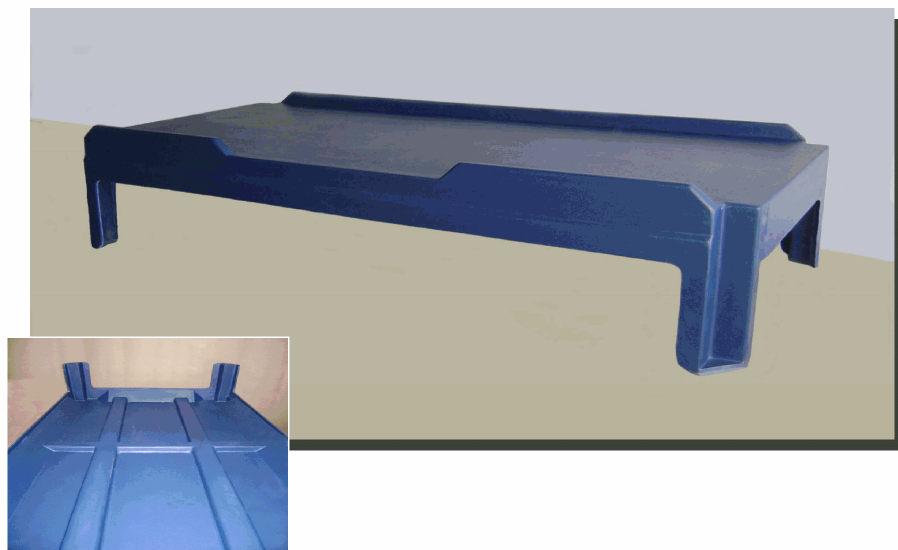

**DURABED  
WIDE BODY**

The **DURABED Wide Body** as the name implies, is a version of our standard DURABED developed to address the need for bedding of individuals with large physiques and the obese. It is wider and longer than the standard and reinforced with a molded framework, as seen in the inset.

It is a fiberglass molded one-piece unit, devoid of seams or attached components, with a textured surface finish. It is free standing and if needed, can be bolted to the floor through the base of the legs.

End users considering the purchase of the DURABED for their rooms and dorms, should also consider adding a few **Wide Body** models to accommodate large persons.

| <b>DURABED Wide Body</b> |               |              |               |               |
|--------------------------|---------------|--------------|---------------|---------------|
| <u>Model</u>             | <u>Length</u> | <u>Width</u> | <u>Height</u> | <u>Weight</u> |
| <b>388218 FSB/WB</b>     | 82"           | 38"          | 18"           | 175 lbs.      |
| Mattress Platform        | 34" w x 82" l |              |               |               |