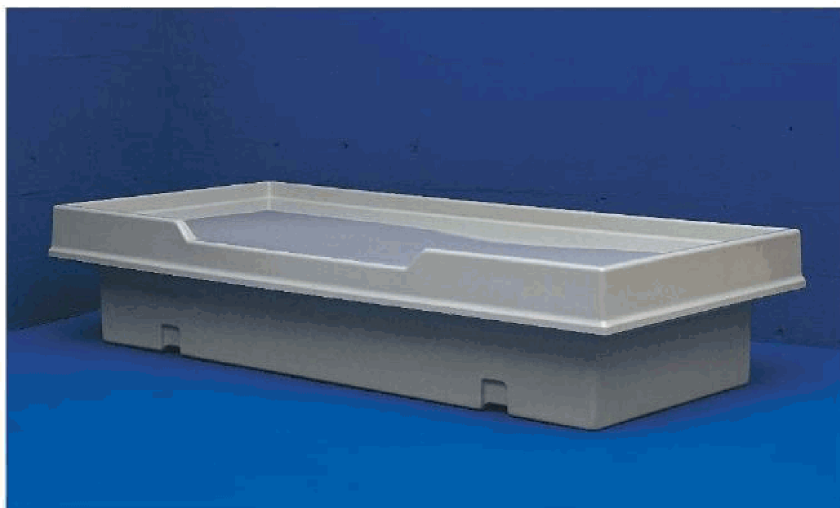

DURADORM

DURADORM PLATFORM BED / CLOSED SIDES

Our free-standing closed sides bed borrows from both the corner wall-mounted and the four-legged models. As a freestanding unit, it can simply be set in place, or it can be weighted or bolted to the floor to restrict its mobility. With its fully enclosed sides, it offers an added measure of security and safety.

Or perhaps you just like how it looks! Molded in one piece, with no components to come off, these beds have rounded corners, built-in colors and all the other features you get only from fiberglass, with smooth glossy surface.

DURADORM Platform Bed

<u>Model</u>	<u>Length</u>	<u>Width</u>	<u>Height</u>	<u>Weight</u>
37916 B	79"	36"	16"	95 lbs.
37916 B/E	79"	36"	16"	110 lbs.

Note: " /E " model has the bottom enclosed

Mattress platform: 33" w x 76" l