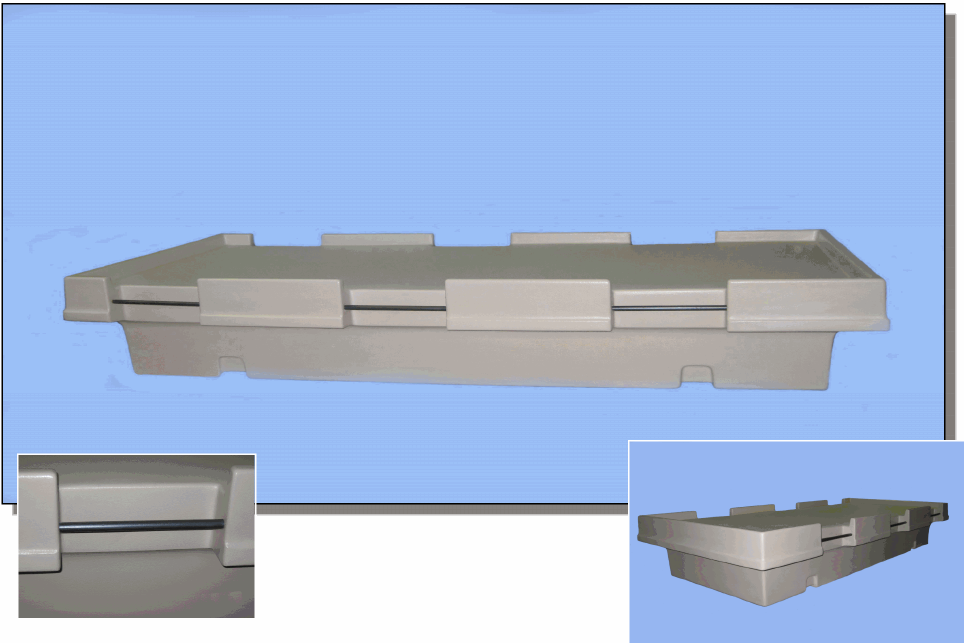

## DURADORM RESTRAINT BED

The **DURADORM B/R** is a version of our standard DURADORM featuring three recesses per side that house a steel bar suitable for attaching restraint belts. While our DURAGUARD and ISOLATION bed designs are single purpose, the **DURADORM B/R** can be used as an everyday bed in a room or dormitory setting, allowing for the use of restraints when needed, without the need to move the client to a different location.

The bed is a molded fiberglass unit without seams, with a textured surface finish and recessed sides for added toe space. It is free standing and can be permanently anchored to the floor using an optional kit. It has a 33" wide by 76" long mattress platform and is available in any of our eight standard colors.

### DURADORM B/R

<u>Model</u>	<u>Length</u>	<u>Width</u>	<u>Height</u>	<u>Weight</u>
37916 B/R	79"	36"	16"	110 lbs