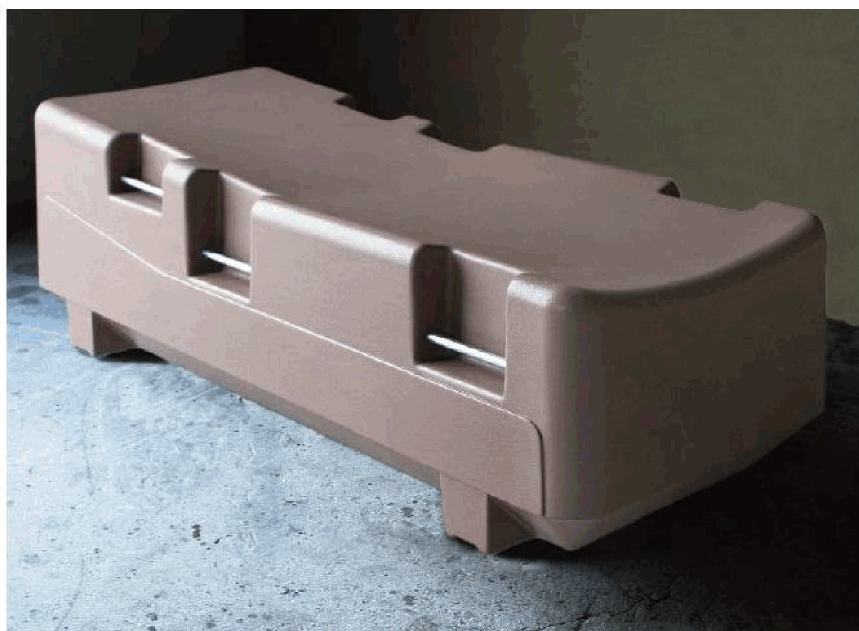

ISOLATION

ISOLATION BED WITH ANCHOR BARS

Molded fiberglass DURAMAX ISOLATION bed. Closed on four sides, it is freestanding and can be set on casters or permanently anchored. It has a contoured platform for added comfort, with an incline to raise the torso and ample toe space with its recessed base. The surface finish is textured and the standard color is brown. The steel bars are easy to reach, allow for the use of handcuffs while seated and provide a range of restraint attach points, to accommodate different physiques. Rounded corners and edges add an extra margin of safety. Washable, will not absorb body fluids and can be ordered fire retardant. Mental health and substance abuse treatment centers as well as detention facilities have an application for this bed.

ISOLATION Bed

<u>Model</u>	<u>Height</u>	<u>Length</u>	<u>Width</u>	<u>Weight</u>
ISOLATION	21" - 24"	75"	30"	110 lbs.