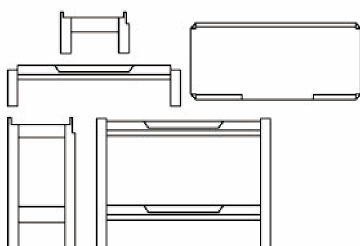

It can be purchased as a bunk or one can be added in the field at any time. The bunk supports, that bolt on, are made of steel and painted to match.

DURABED Four leg bed

Model	Length	Width	Height	Weight
347918 FSB	79"	34"	18"	85 lbs.