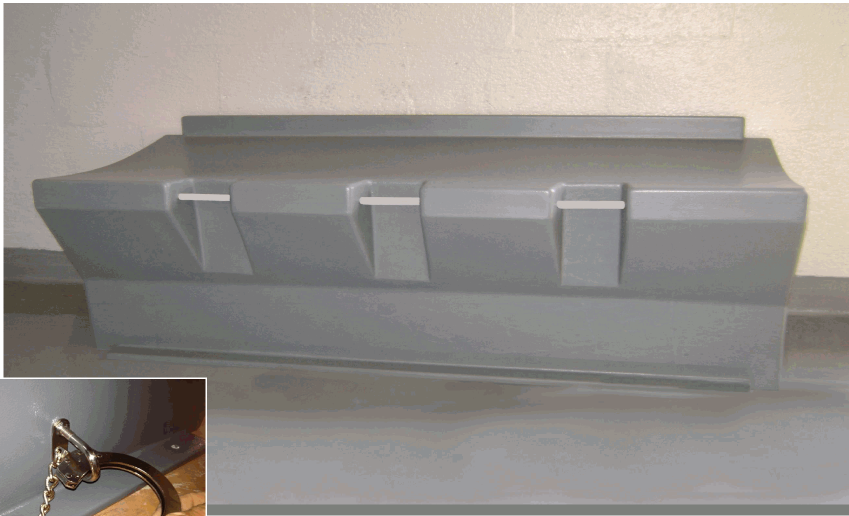

DURABENCH

MODULAR BENCH

The **DURABENCH** is a one piece molded fiberglass modular bench, designed to be secured to a wall and the floor. For this purpose, it has a flange along its top and bottom edges, that come pre-drilled to accept the fasteners.

The ends are vertical to the floor enabling the installation in the corner of a room as well as next to other bench to span a larger area.

The bench is four feet long, it has a contoured top for added comfort, a textured surface and three recessed steel bars that can be used to anchor restraints. There is an optional eye bolt for ankle restraints (see inset).

DURABENCH Modular Bench				
MODEL	HEIGHT	DEPTH	LENGTH	WEIGHT
DURABENCH	17"	20"	48"	32 lbs.