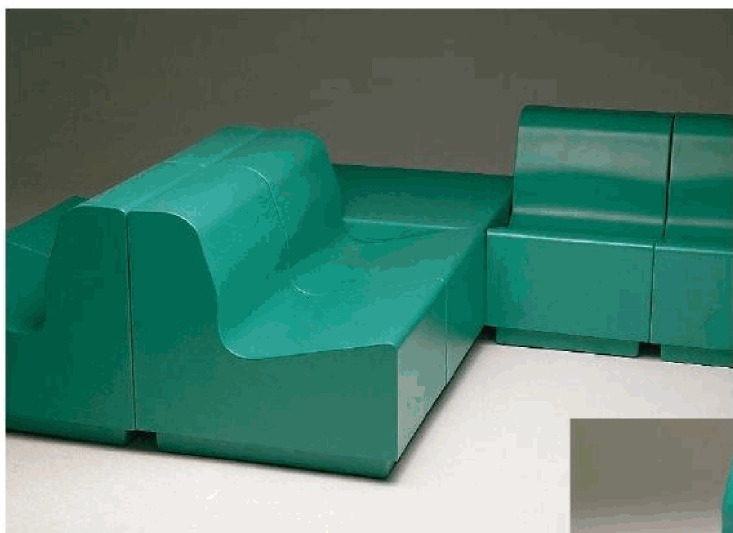

## MODULAR SEATING GROUP

Ideal when sanitary, weather exposure or security conditions preclude the use of upholstery. The OPTIMA® series offers a sturdy, yet comfortable, and economical alternative to bench seating.

Consisting of modular pieces, there is no limit as to how many can be joined in a row or combined with tables and back-to-back units to create different groupings. Available in matte textured surface finish.

### OPTIMA Modular

Model	Height	Width	Depth	Weight
OPT-S	27"	22"	30"	32 lbs.
OPT-T	16"	30"	30"	40 lbs.